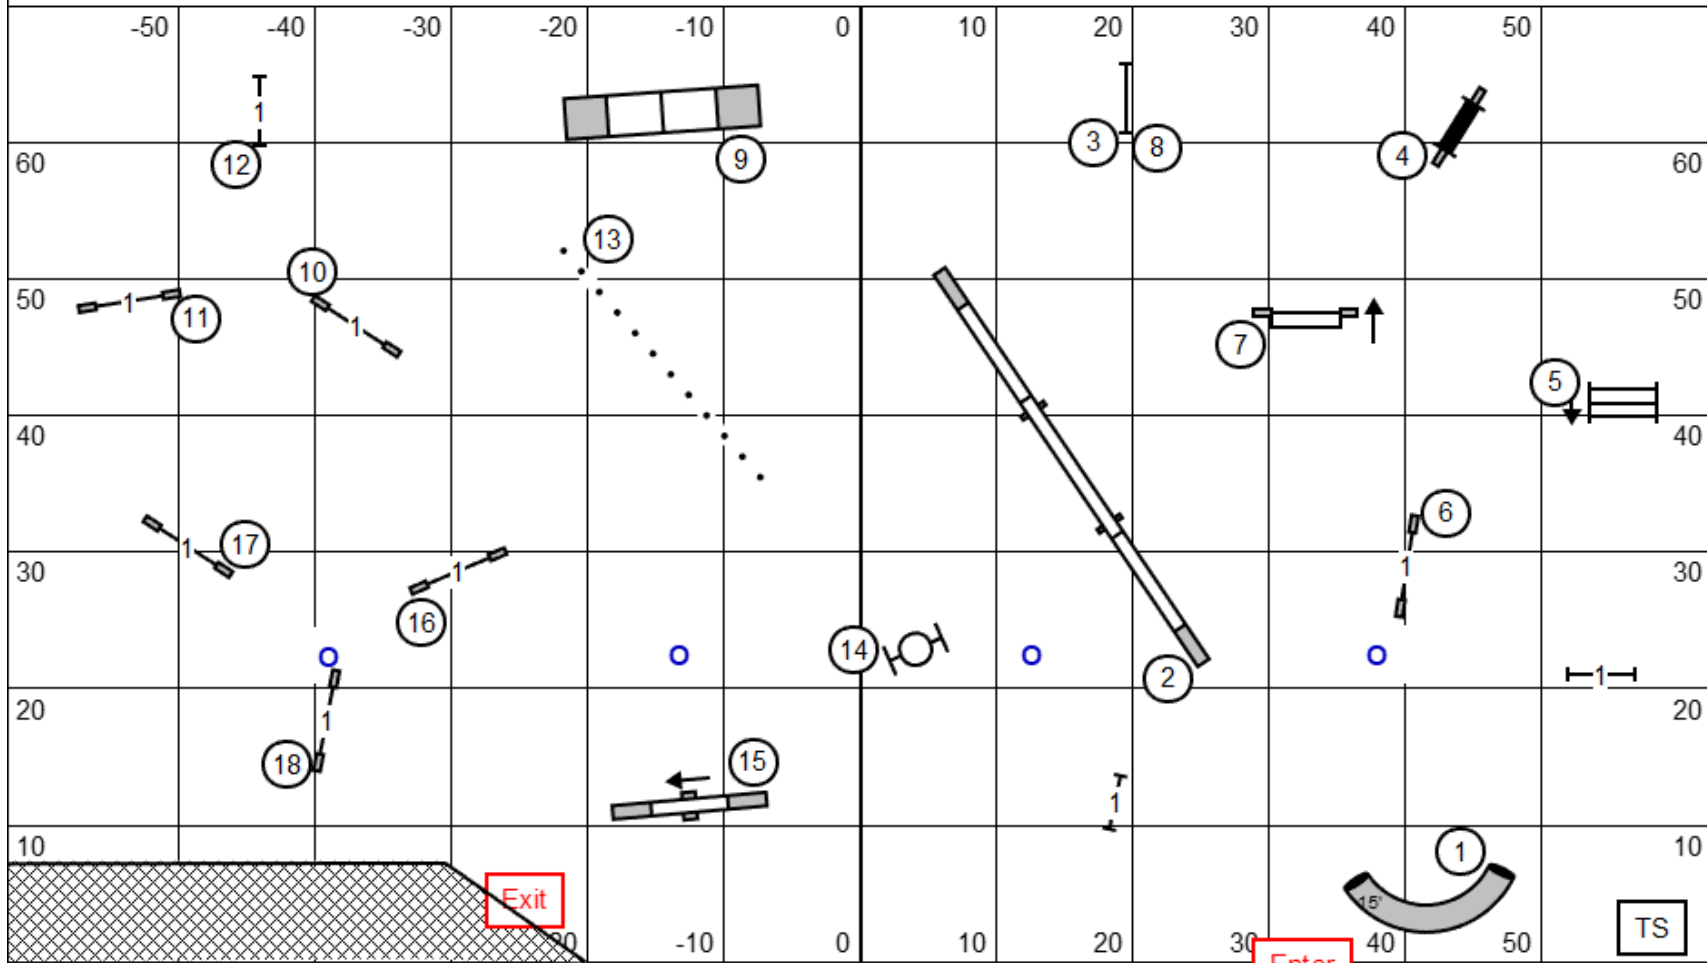

Car-Dun-AI Obedience Dog Training Club, Inc.
Huntley, IL

Master/Exc Std

Friday, April 24, 2026
Judge: Kathy Rudolph