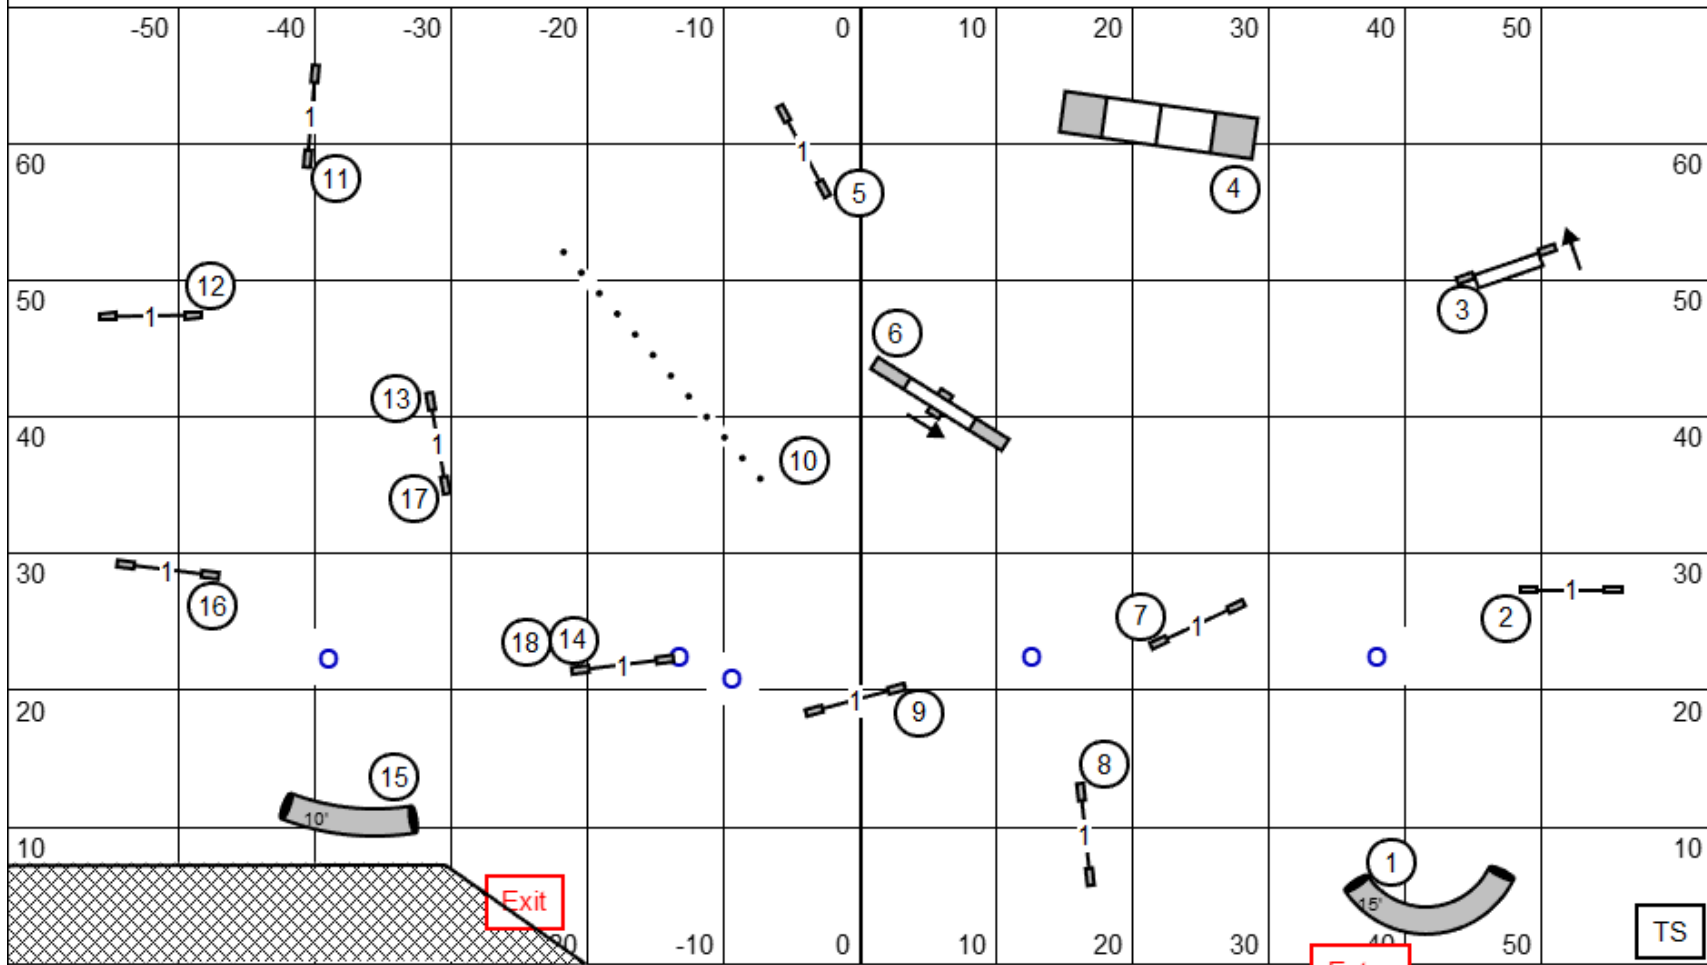

Car-Dun-AI Obedience Dog Training Club, Inc.
Huntley, IL

Time 2 Beat

Friday, April 24, 2026
Judge: Kathy Rudolph