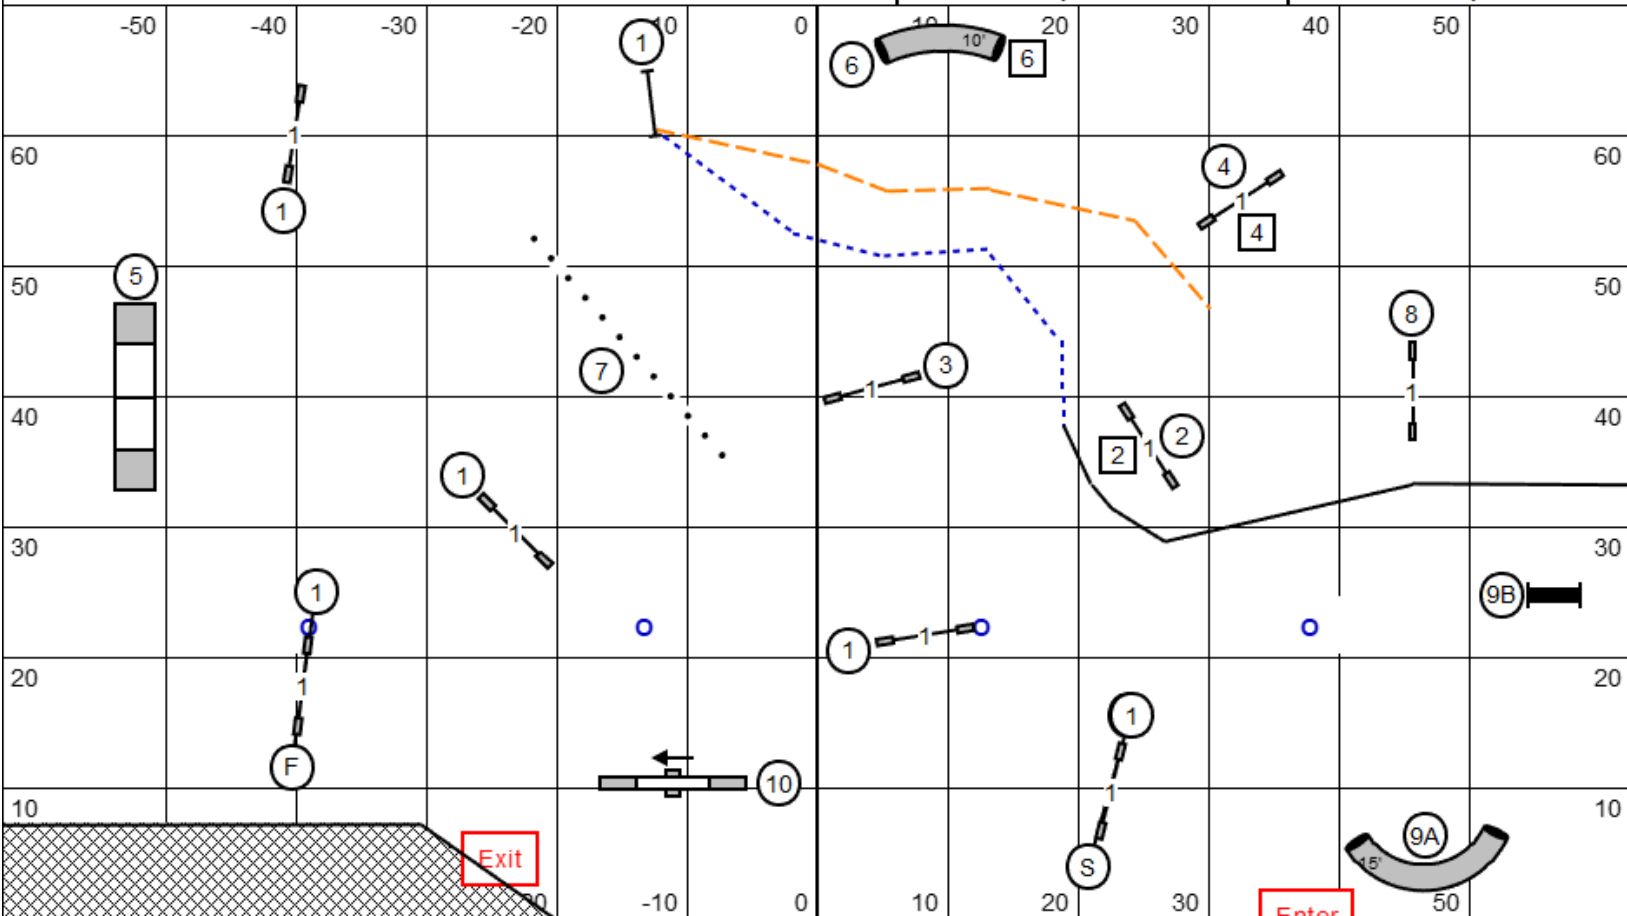

Car-Dun-AI Obedience Dog Training Club, Inc.  
 Huntley, IL

**FAST**

**Master/Exc**  
 [2] [4] [6]  
 SB + 28 add'l pts = 60

Solid to Dotted Line

**Open**  
 [6] [4] or [4] [6]  
 SB + 25 add'l pts = 55

Dashed Line

**Novice**  
 [2] [8] or [8] [2]  
 SB + 20 add'l pts = 50

Solid Line

Friday, April 24, 2026  
 Judge: Kathy Rudolph

Enter

T/S

Car-Dun-AI Obedience Dog Training Club, Inc.  
Huntley, IL