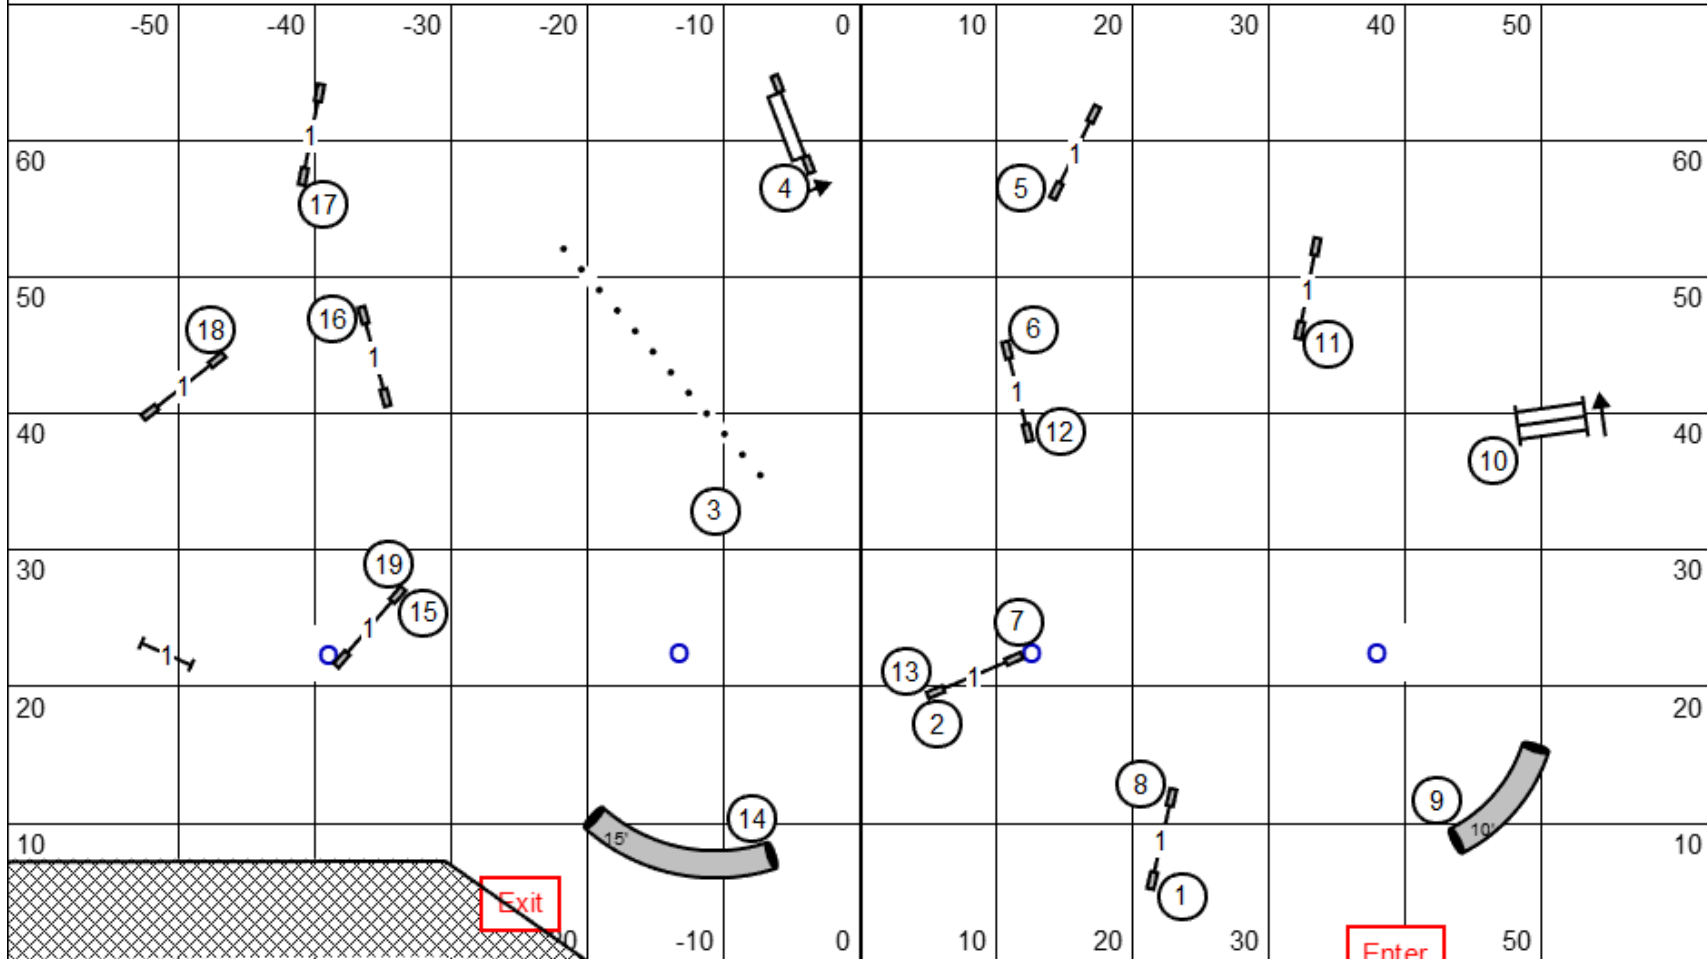

Car-Dun-AI Obedience Dog Training Club, Inc.
Huntley, IL

Master/Exc JWW

Friday, April 24, 2026
Judge: Kathy Rudolph

Enter

TS