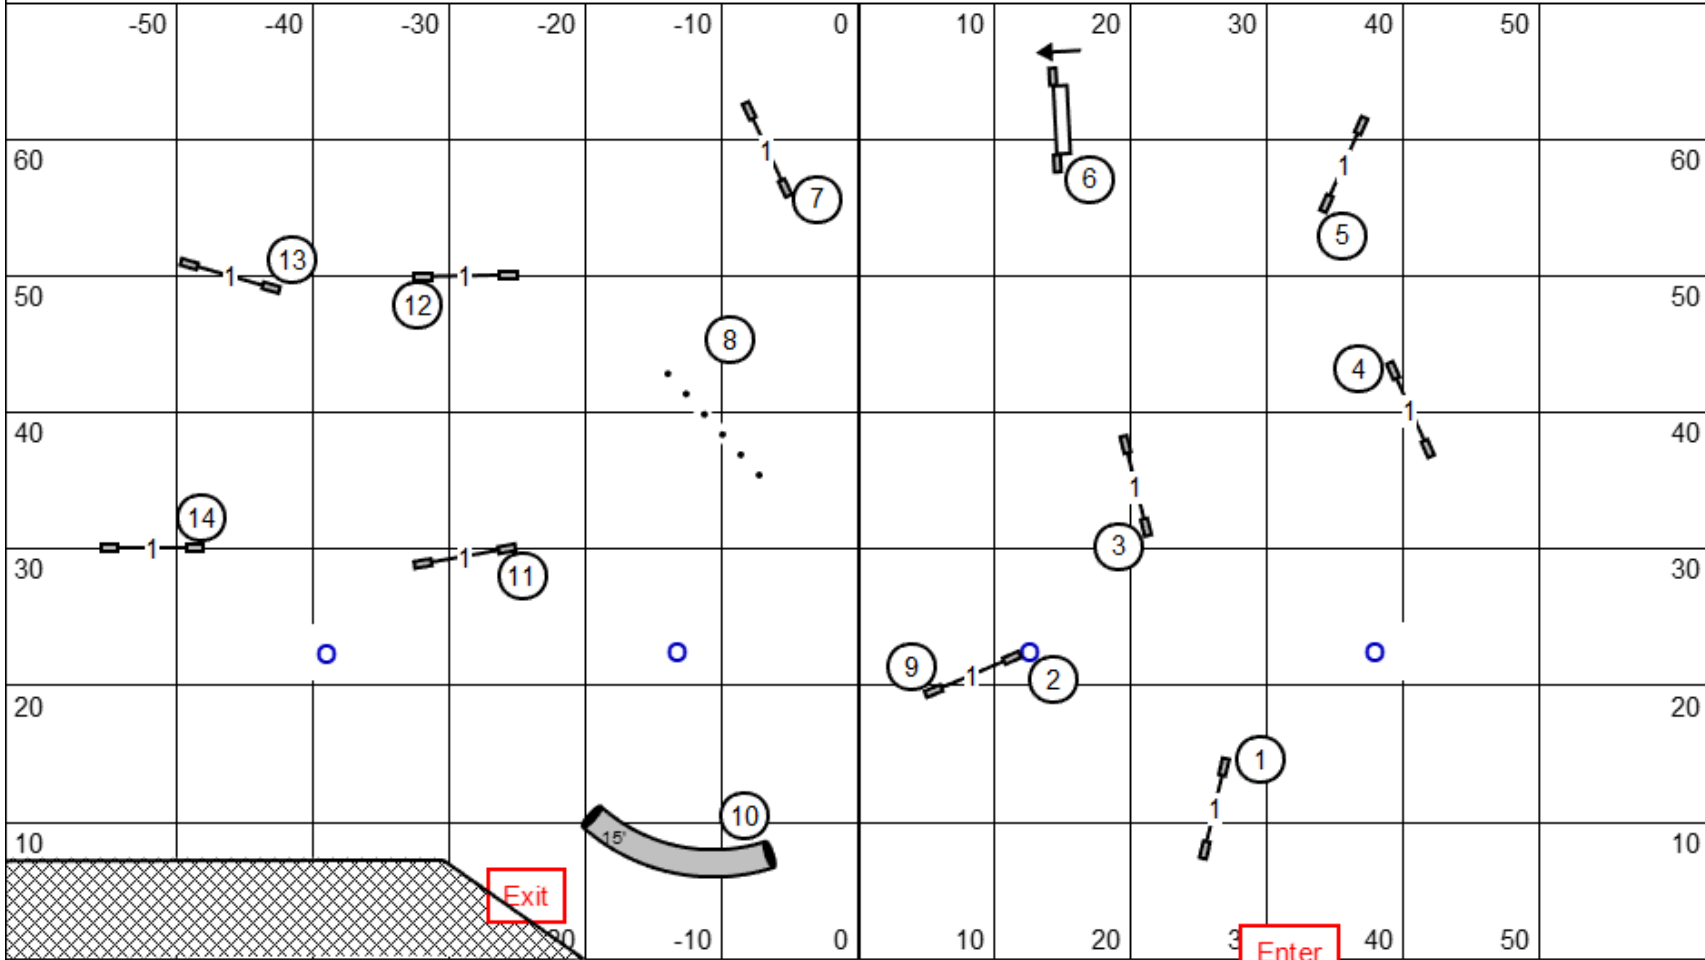

Car-Dun-AI Obedience Dog Training Club, Inc.
Huntley, IL

Novice JWW

Friday, April 24, 2026
Judge: Kathy Rudolph

TS