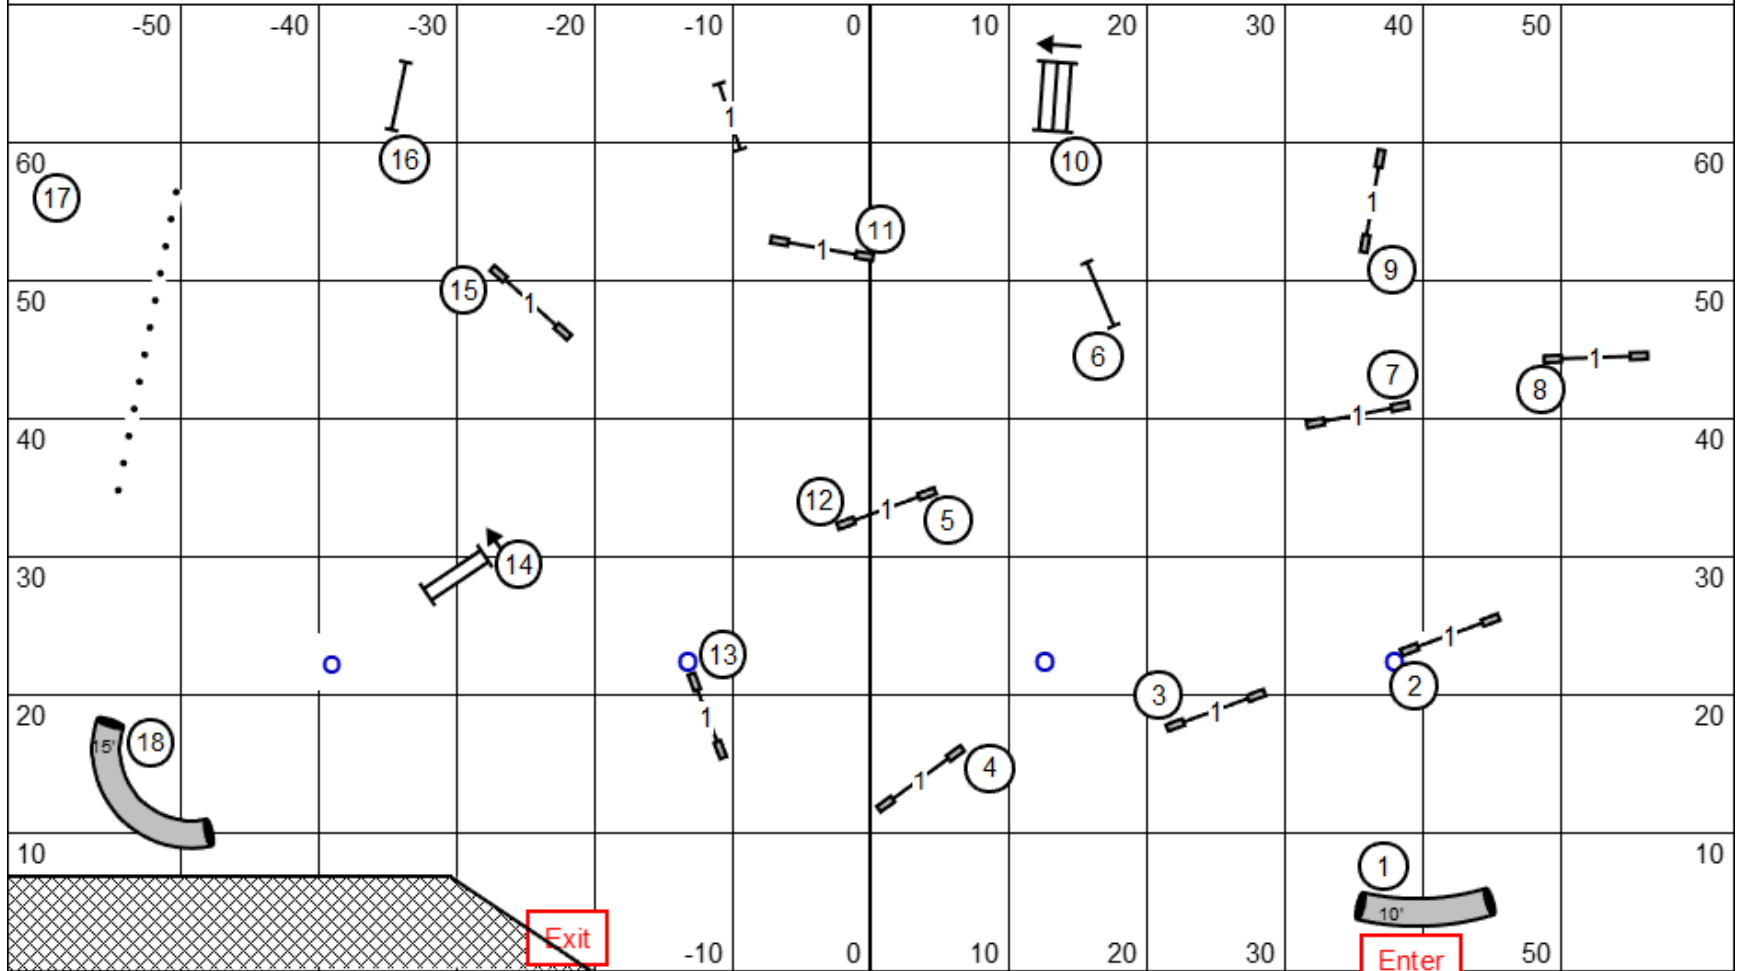

Car-Dun-AI Obedience Dog Training Club, Inc.
Huntley, IL

Master/Exc JWW

Saturday, April 25, 2026
Judge: Kathy Rudolph

TS