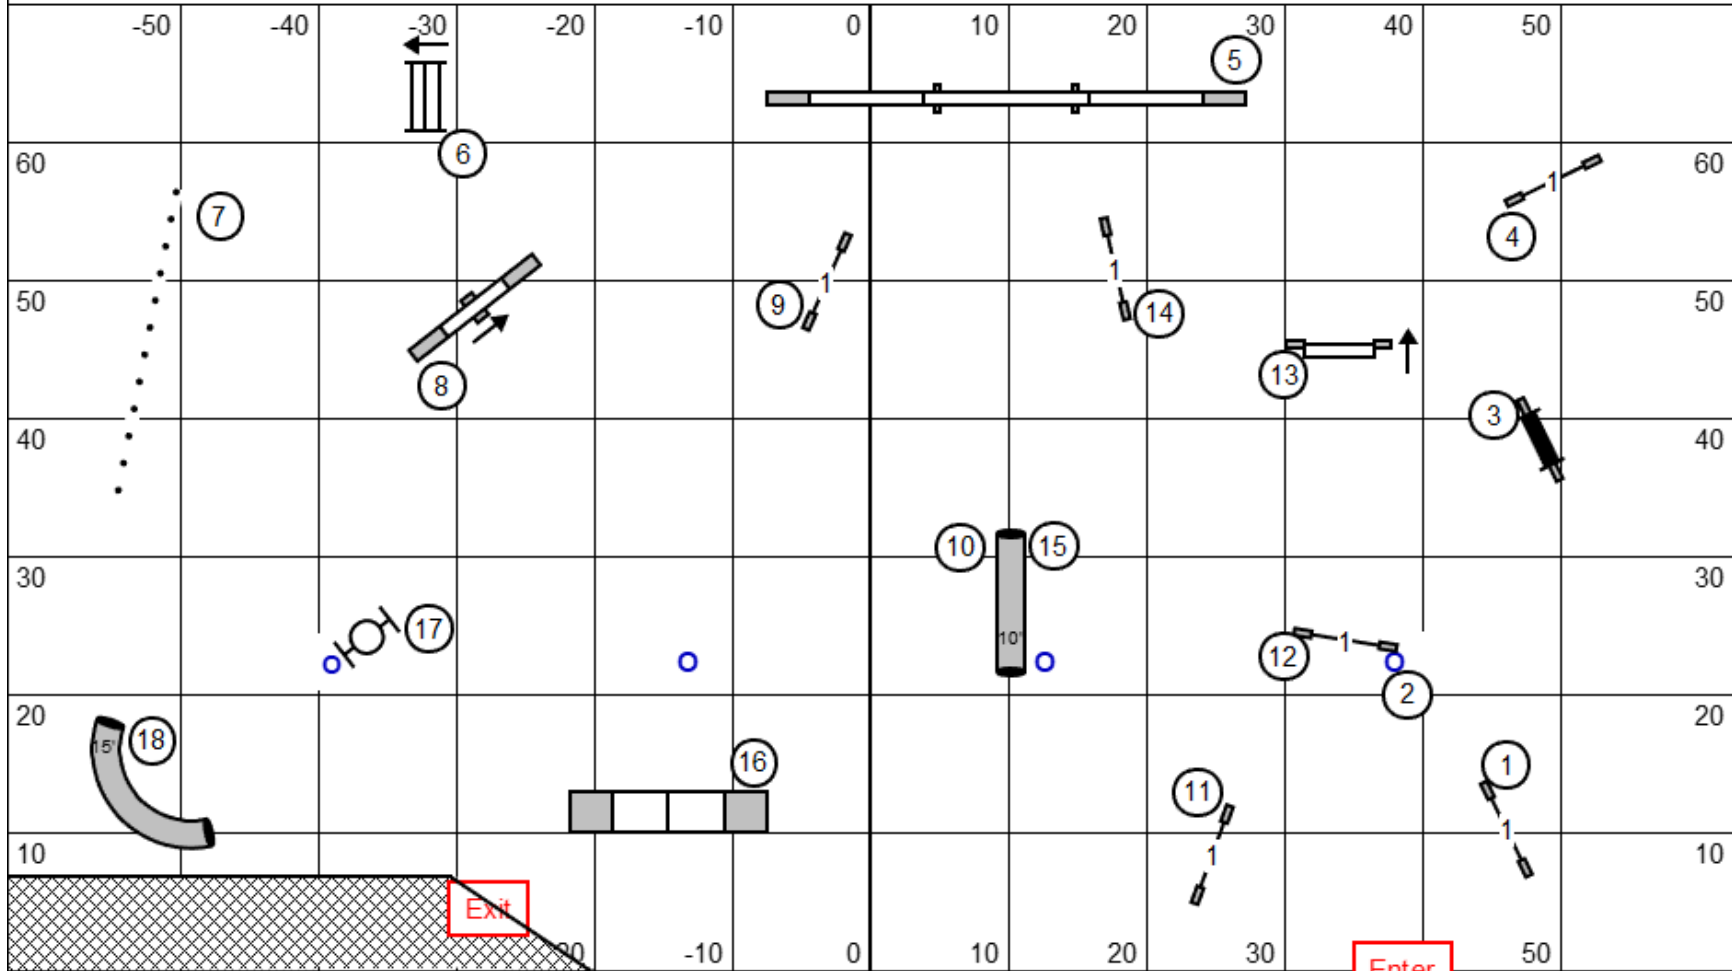

Car-Dun-AI Obedience Dog Training Club, Inc.
Huntley, IL

Premier Std

Saturday, April 25, 2026
Judge: Kathy Rudolph

TS

Enter

Car-Dun-AI Obedience Dog Training Club, Inc.
Huntley, IL

Master/Exc Std

Saturday, April 25, 2026
Judge: Kathy Rudolph