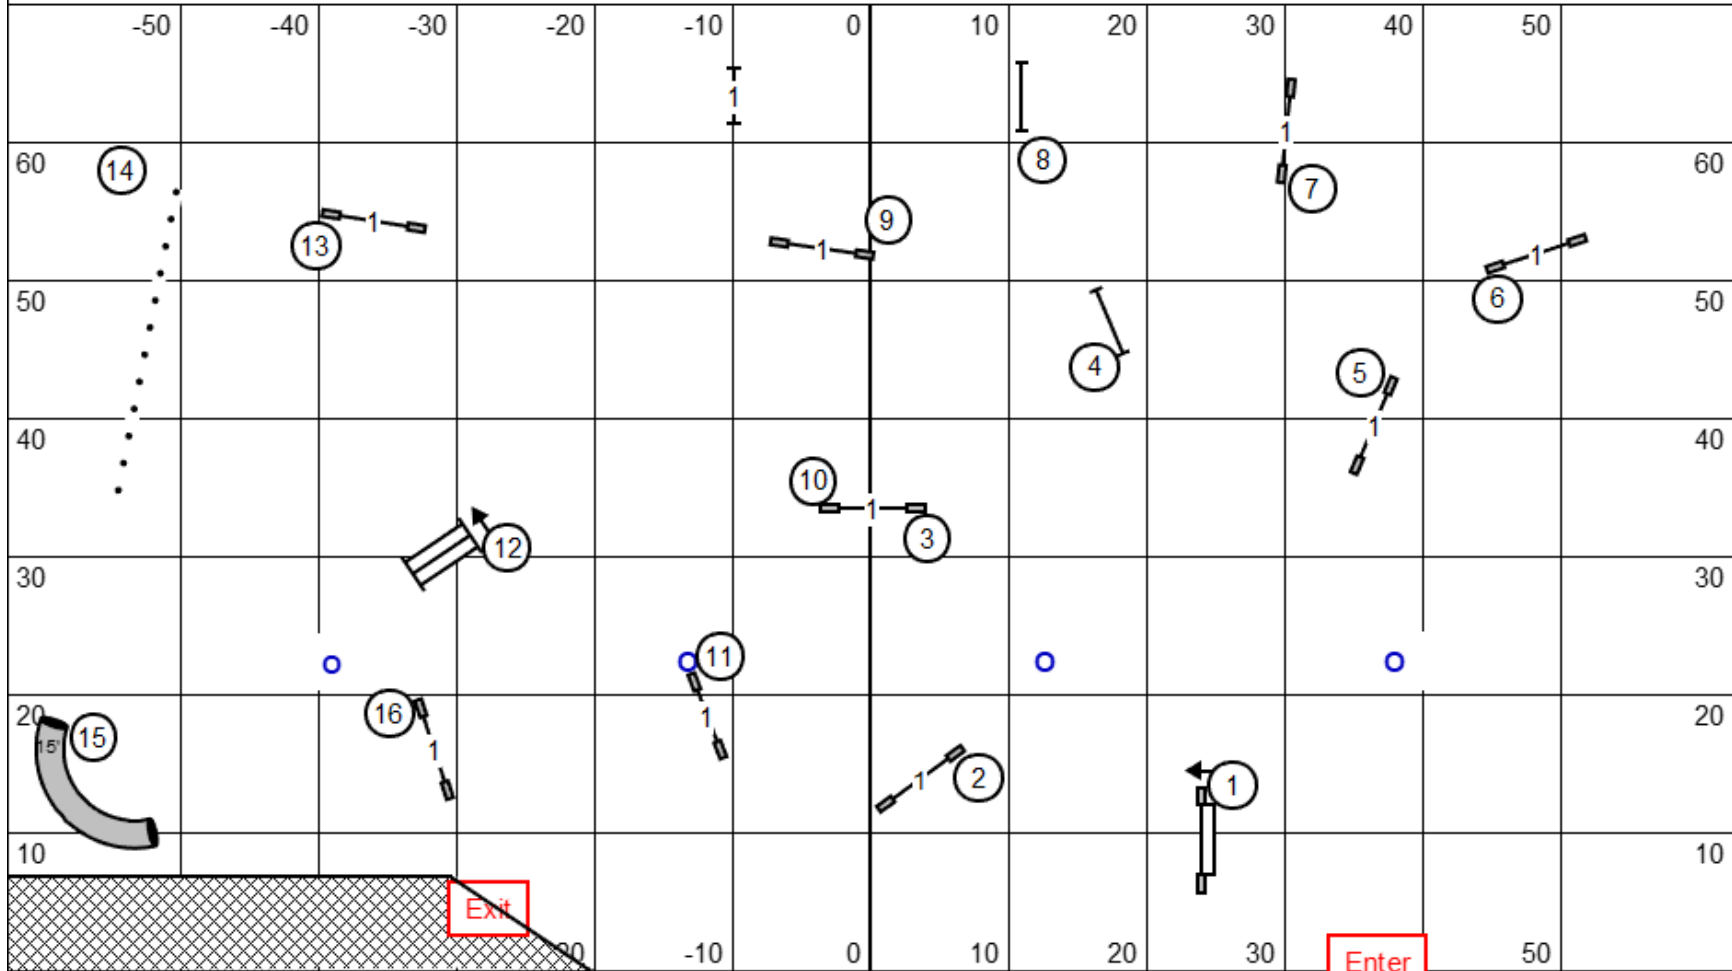

Saturday, April 25, 2026
Judge: Kathy Rudolph

TS

Enter

Car-Dun-AI Obedience Dog Training Club, Inc.
Huntley, IL

Open JWW

Saturday, April 25, 2026
Judge: Kathy Rudolph

Enter

TS