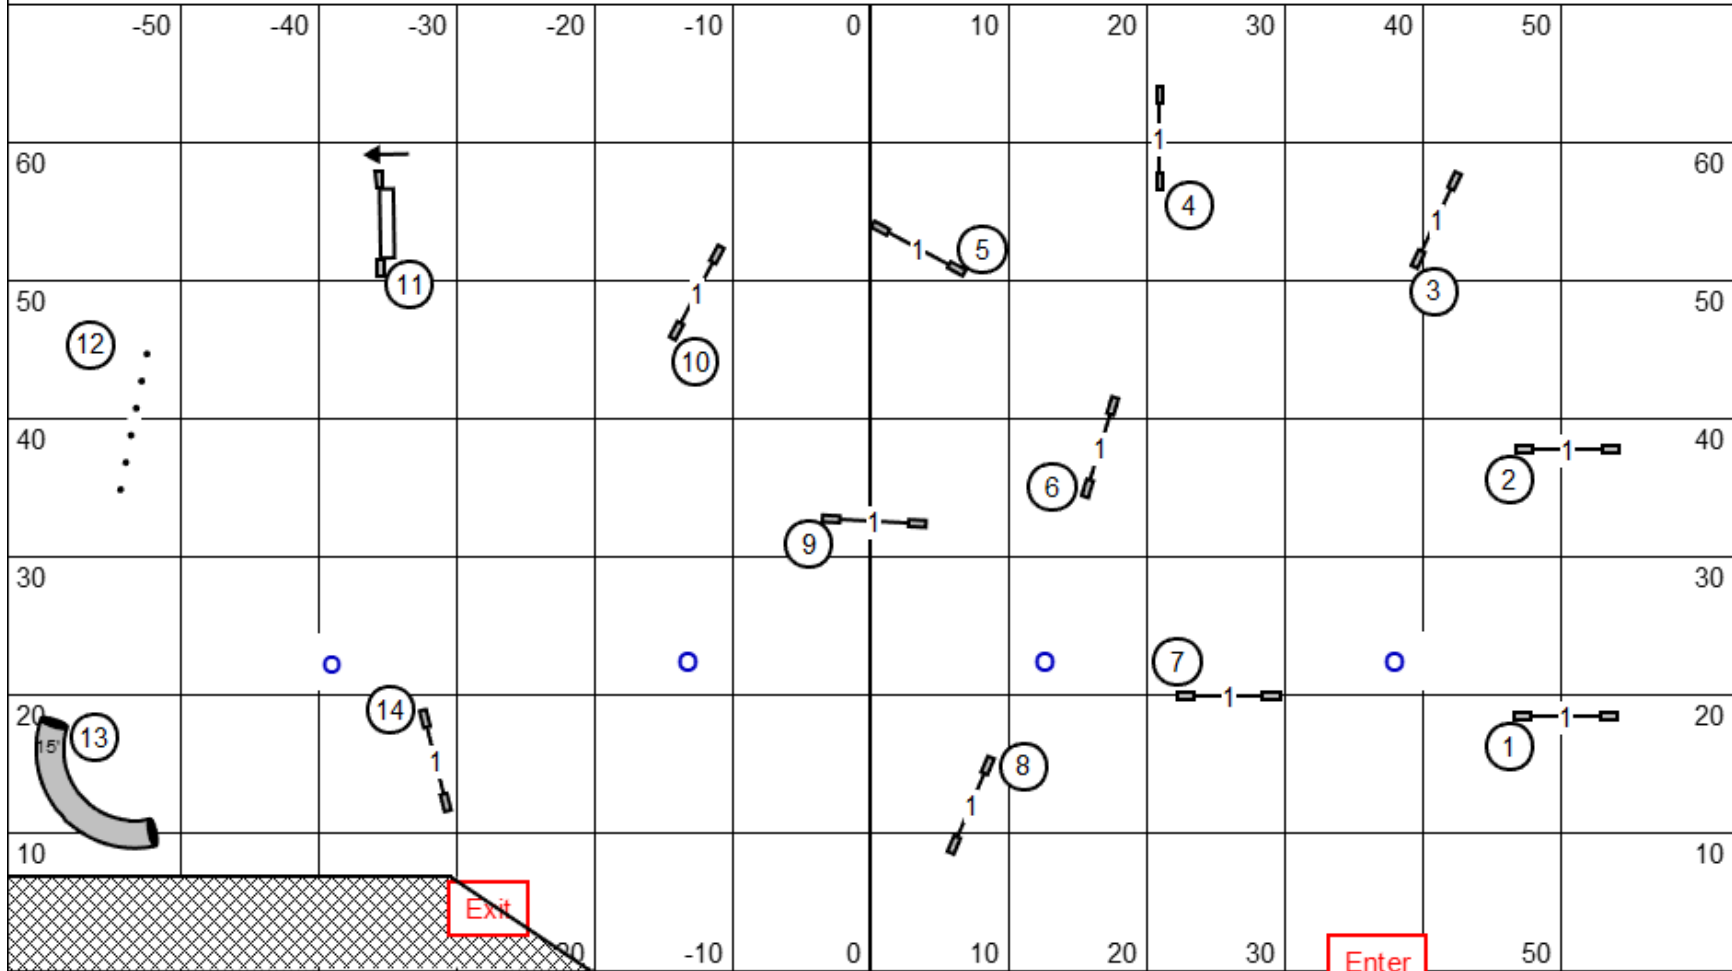

Car-Dun-AI Obedience Dog Training Club, Inc.
Huntley, IL

Novice JWW

Saturday, April 25, 2026
Judge: Kathy Rudolph