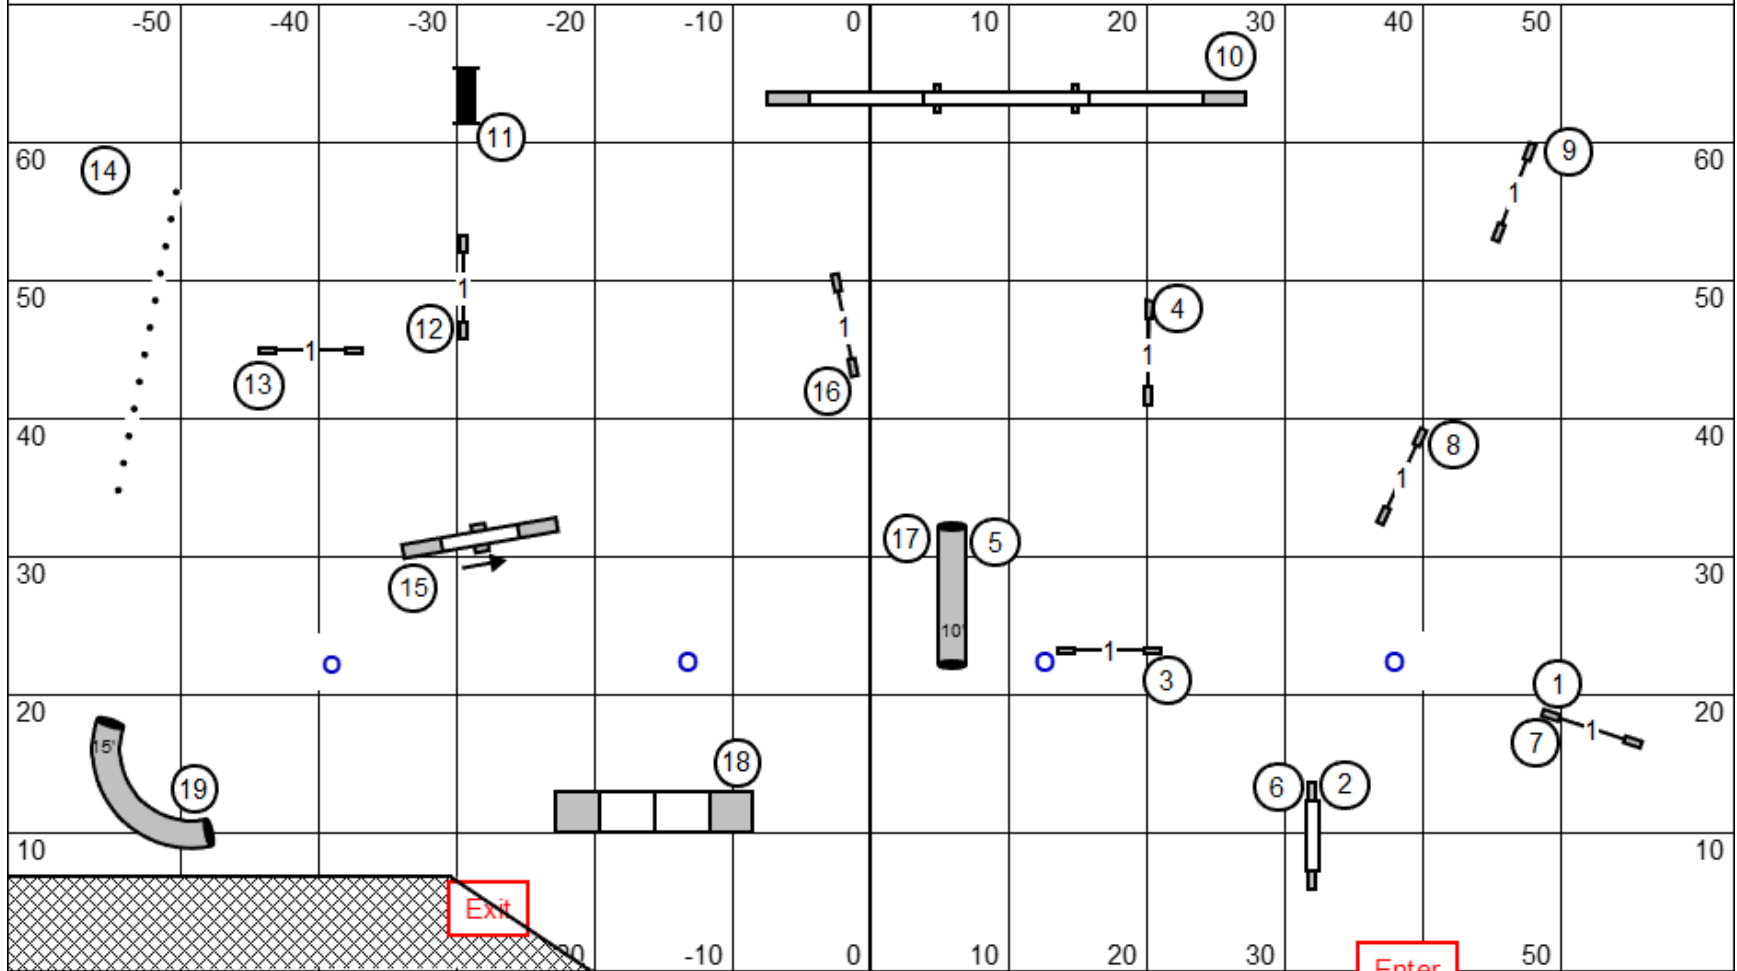

Car-Dun-AI Obedience Dog Training Club, Inc.
Huntley, IL

Premier Std

Saturday, April 25, 2026
Judge: Kathy Rudolph

TS

Enter

Car-Dun-AI Obedience Dog Training Club, Inc.
Huntley, IL

Master/Exc Std

Saturday, April 25, 2026
Judge: Kathy Rudolph