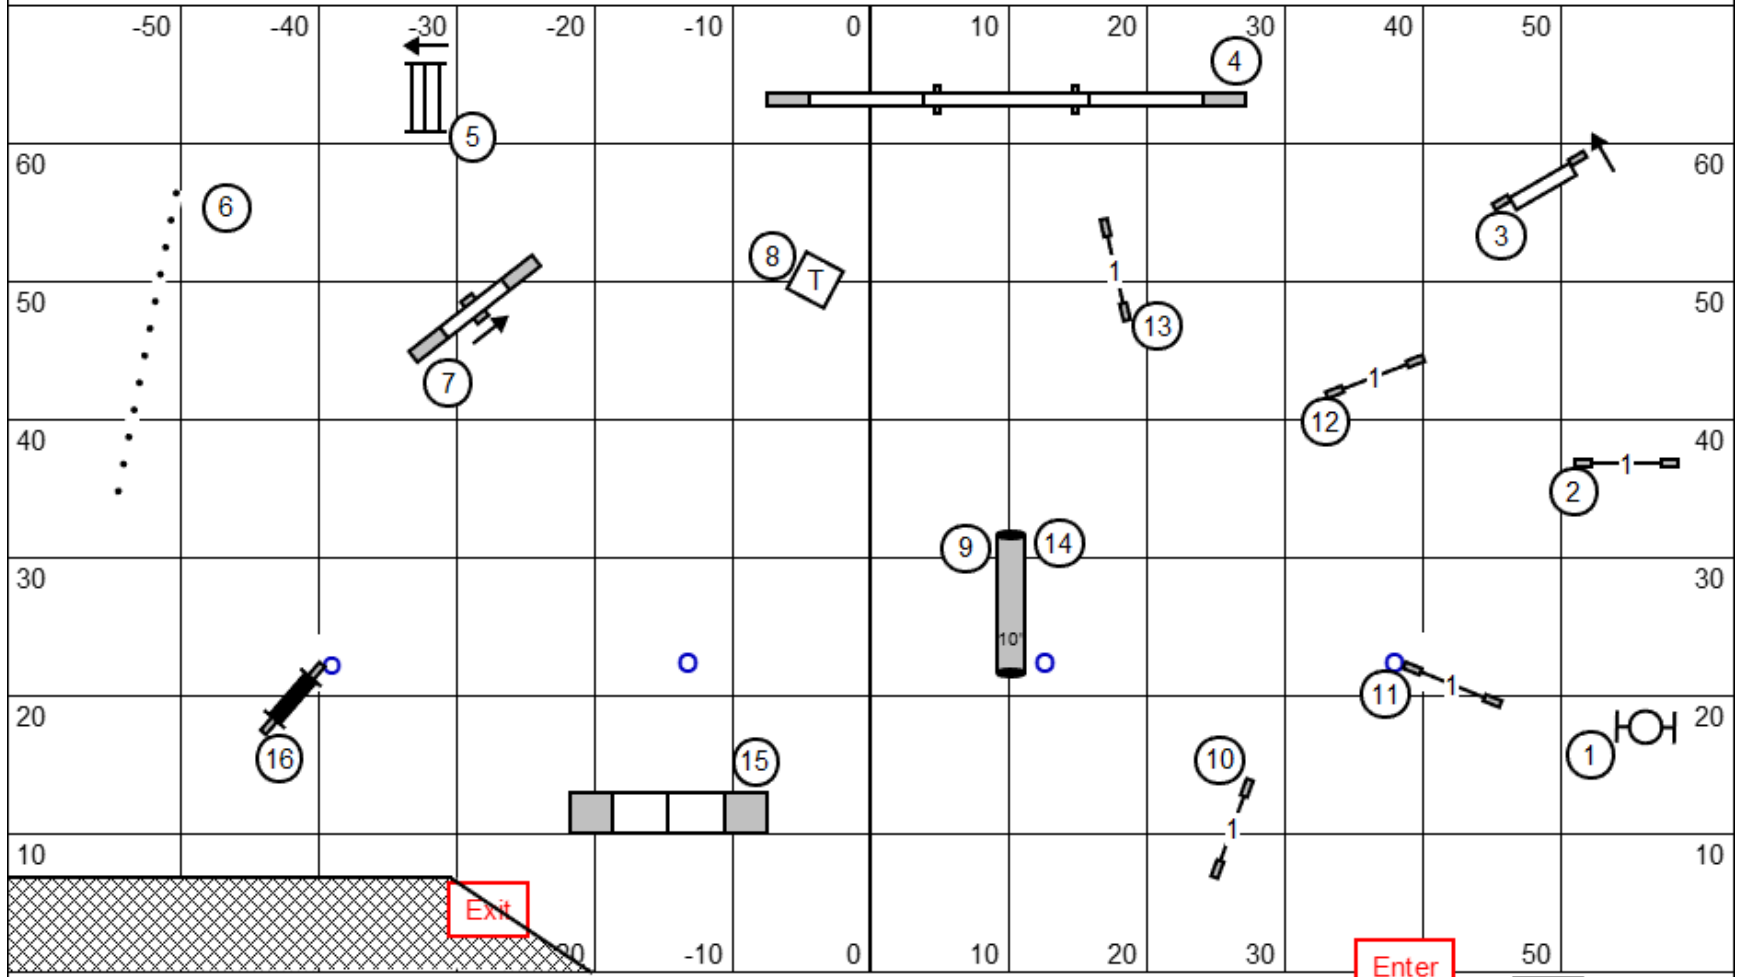

Car-Dun-AI Obedience Dog Training Club, Inc.
Huntley, IL

Novice JWW

Saturday, April 25, 2026
Judge: Kathy Rudolph

Car-Dun-AI Obedience Dog Training Club, Inc.
Huntley, IL

Open Std

Saturday, April 25, 2026
Judge: Kathy Rudolph