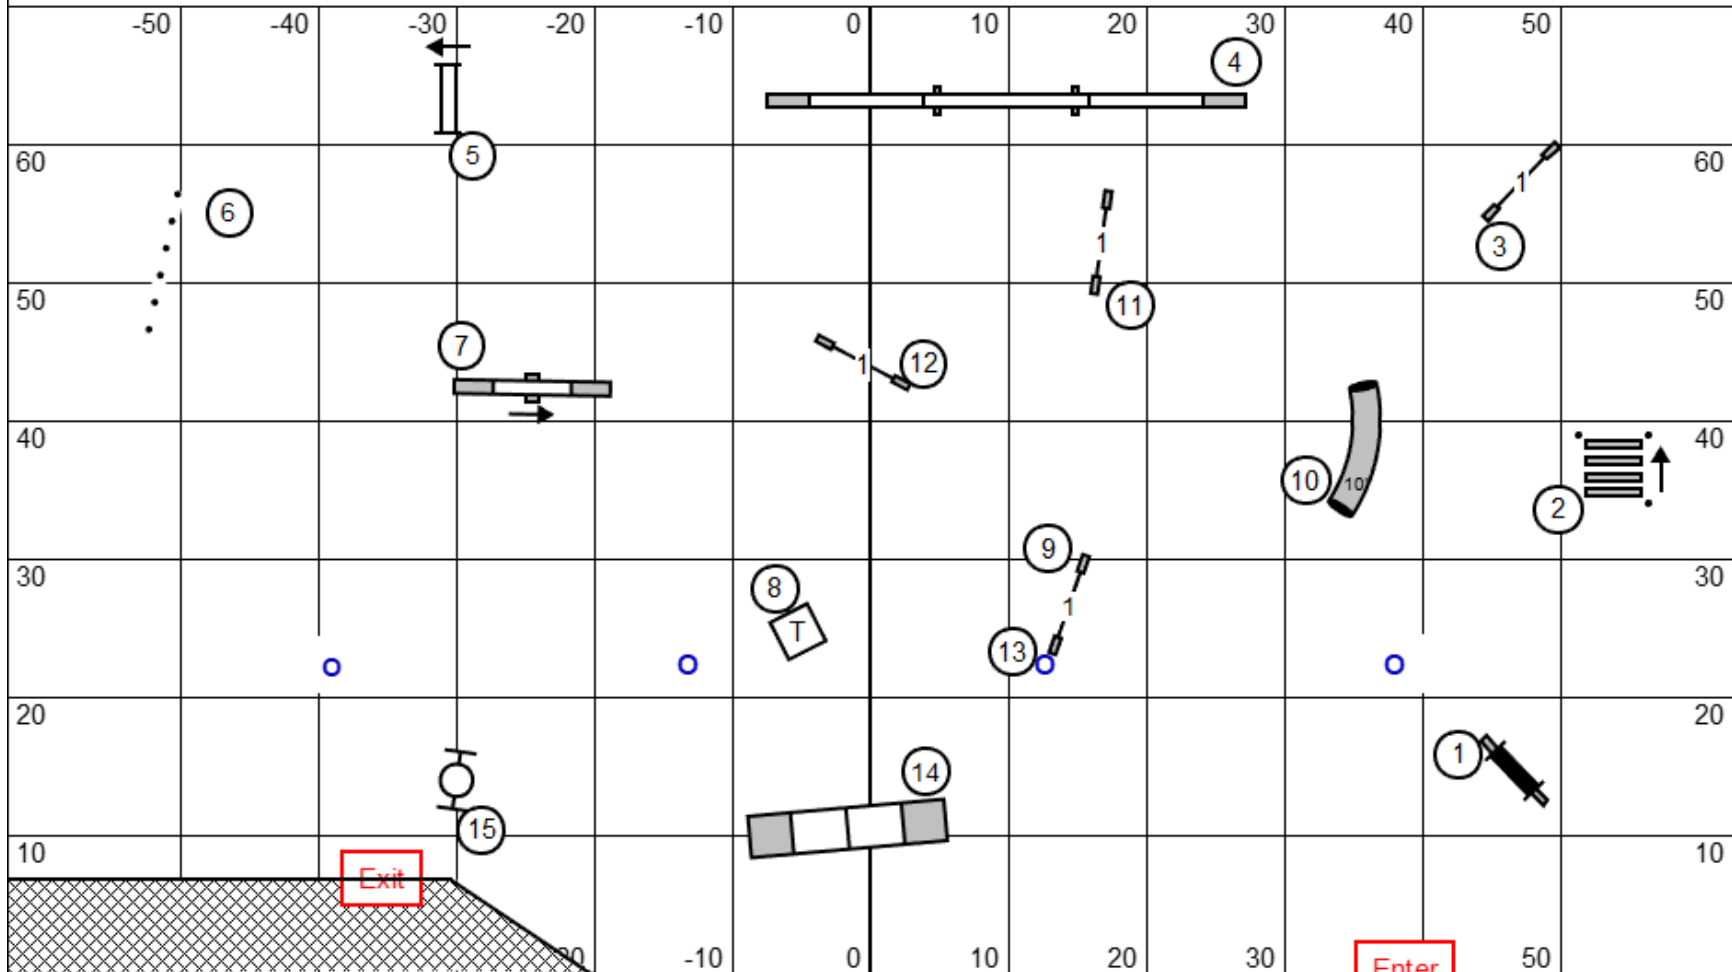

Car-Dun-AI Obedience Dog Training Club, Inc.
Huntley, IL

Novice Std

Saturday, April 25, 2026
Judge: Kathy Rudolph

Enter

TS