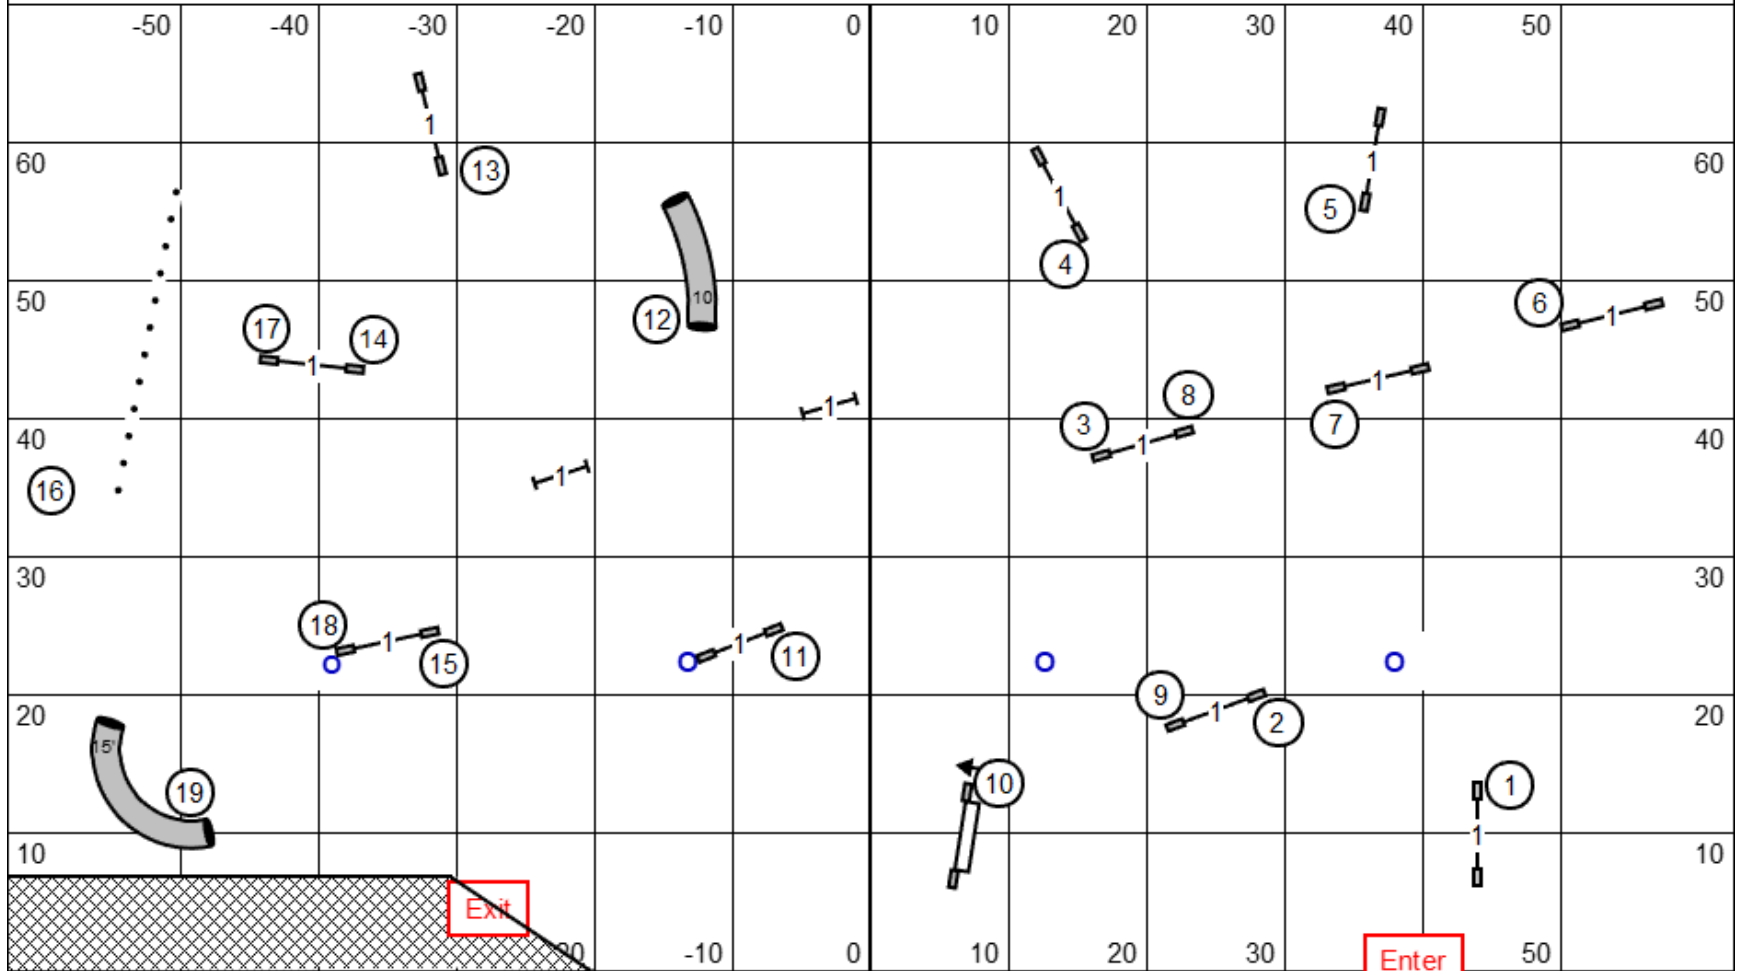

Saturday, April 25, 2026
Judge: Kathy Rudolph

TS

Enter

Car-Dun-AI Obedience Dog Training Club, Inc.
Huntley, IL

Open JWW

Saturday, April 25, 2026
Judge: Kathy Rudolph

Enter

TS